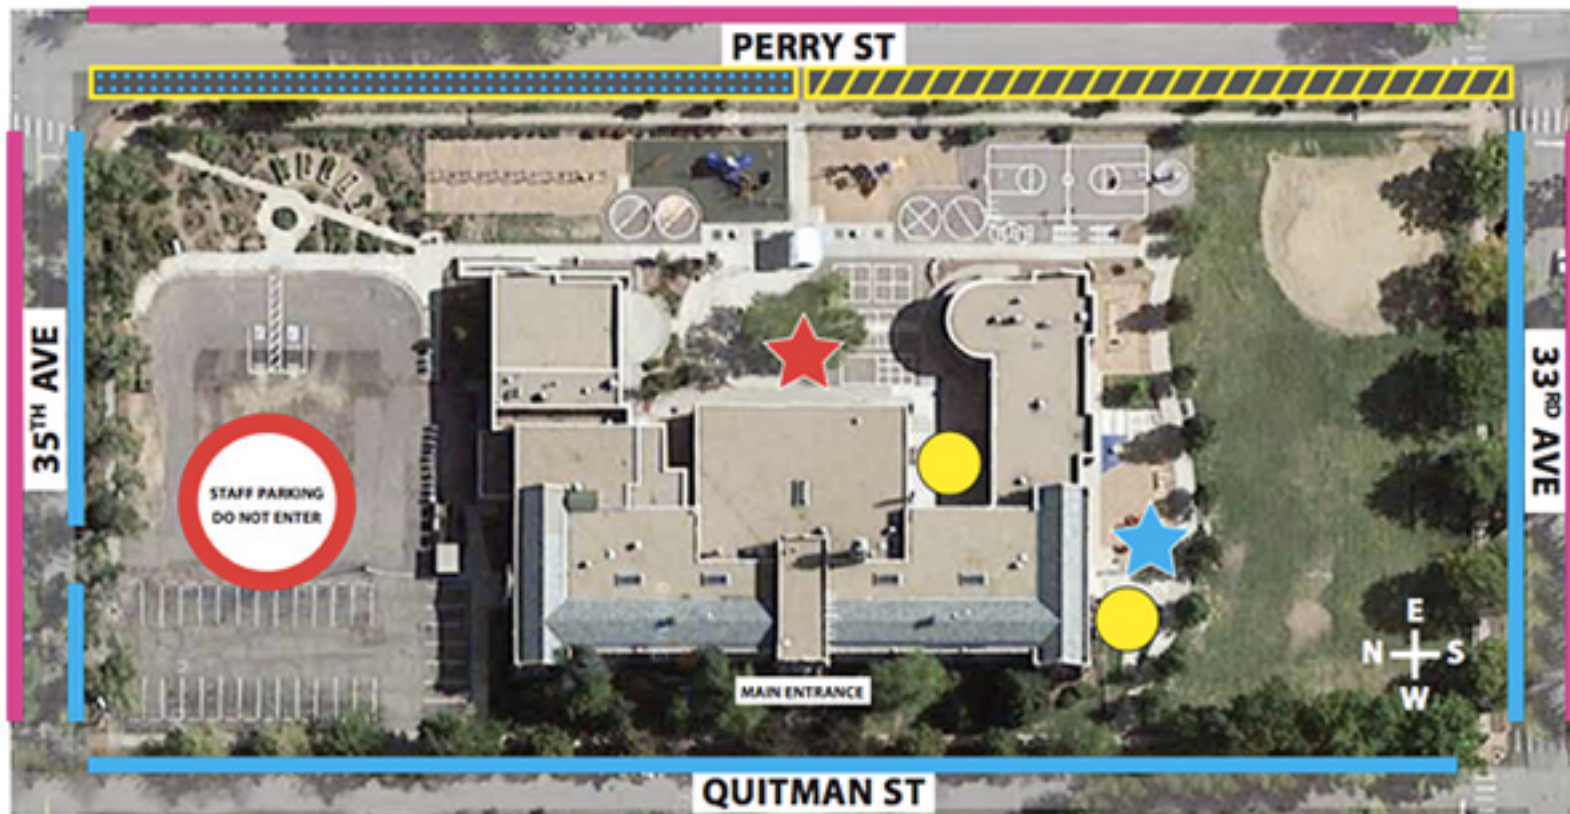

# EDISON DROP-OFF & PICK-UP

BE AWARE OF STREET CLEANING TO AVOID TICKETS

1<sup>st</sup>-5<sup>th</sup> GRADE WALKERS & PLAYGROUND PICK-UP

ECE/KINDERGARTEN DROP-OFF & PICK-UP

BIKE RACKS

PARKING ALLOWED  
DO NOT LET YOUR CHILD CROSS MID-STREET

PARKING ALLOWED  
CHILD SHOULD EXIT VEHICLE ON CURB-SIDE ONLY

HUG & GO DROP-OFF & PICK-UP

- HAVE EVERYTHING READY TO GO BEFORE ARRIVAL
- STAY IN CAR
- PULL FORWARD
- CHILDREN ENTER/EXIT ON CURB-SIDE ONLY
- NO CELL PHONE USAGE
- IF FULL, PLEASE CIRCLE AROUND

SCHOOL BUS LANE:  
NO PARKING, STOPPING OR IDLING